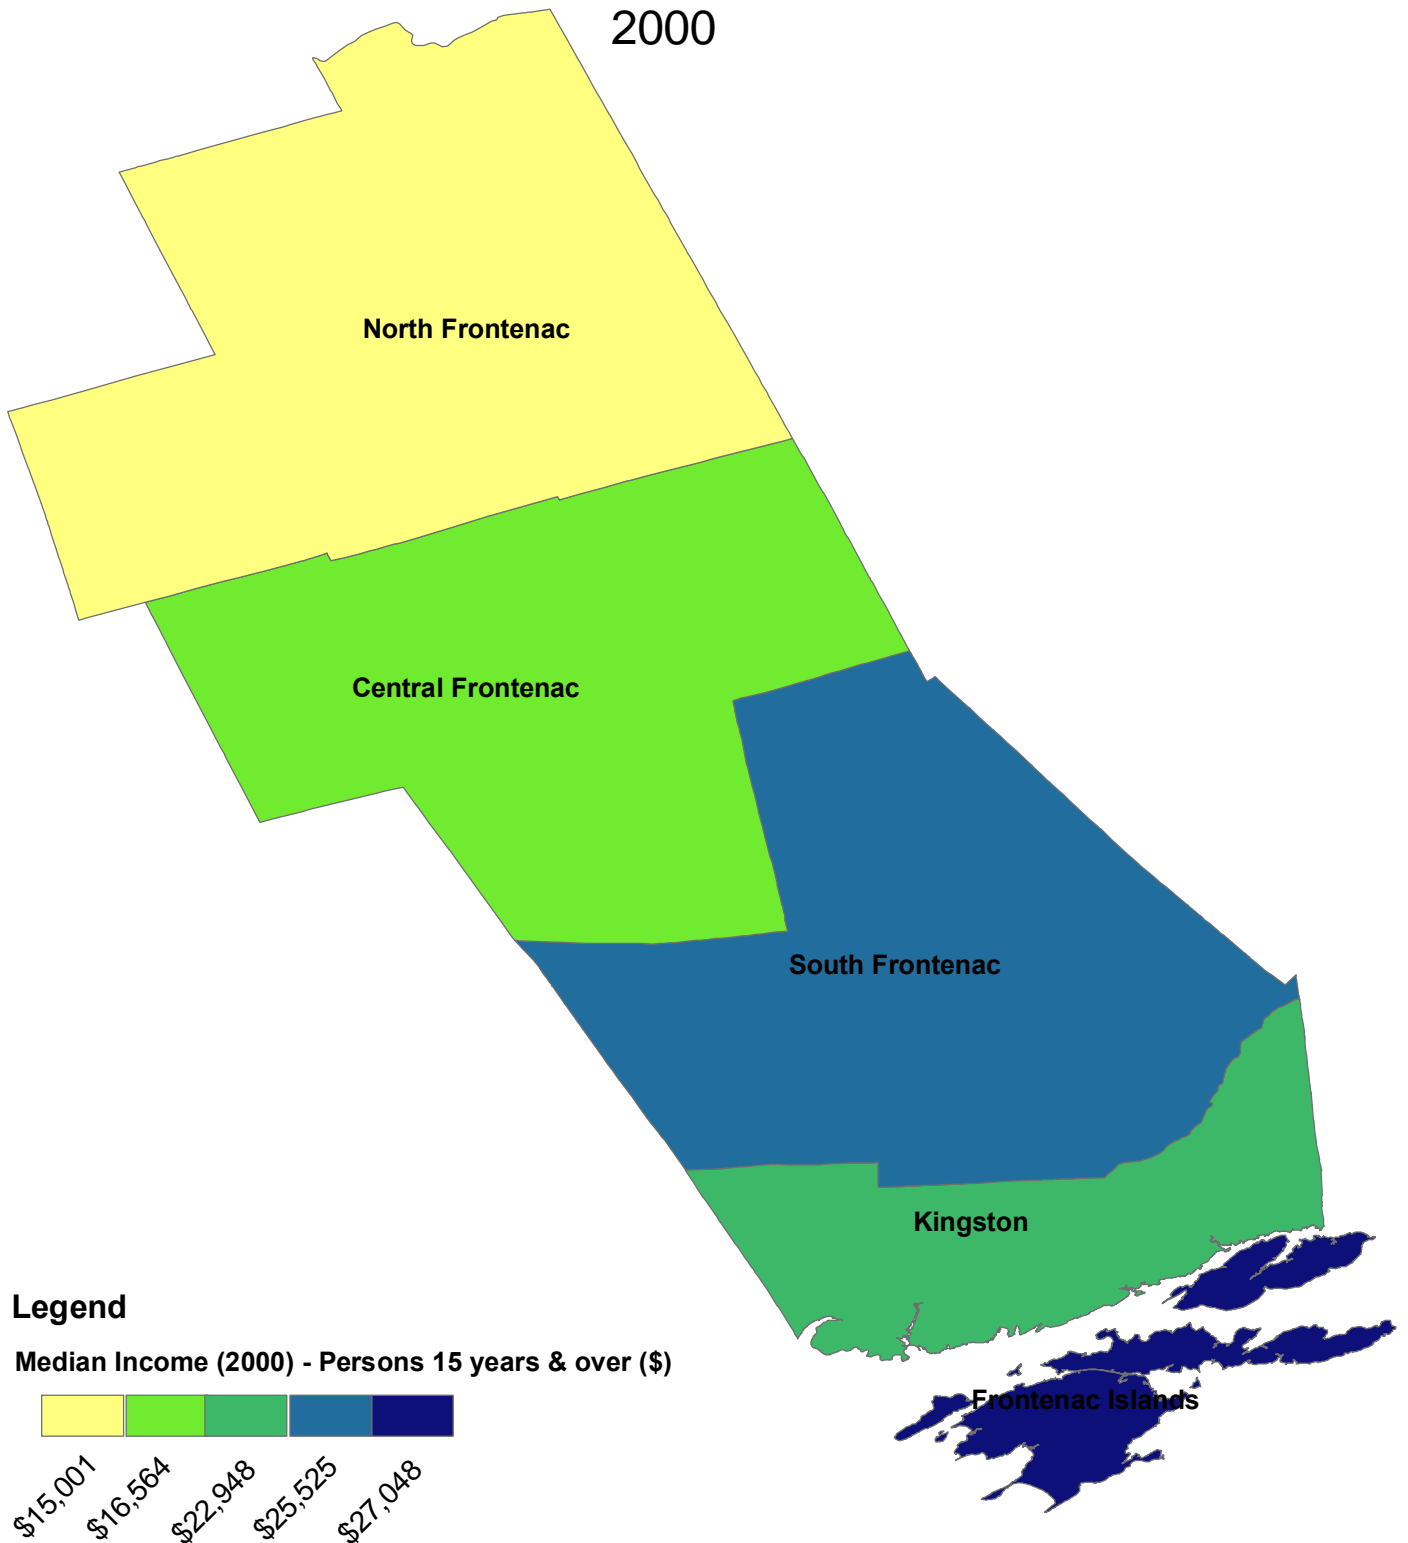

# Kingston & Frontenac Median Income - Individual Persons 15+ 2000

## Legend

Median Income (2000) - Persons 15 years & over (\$)